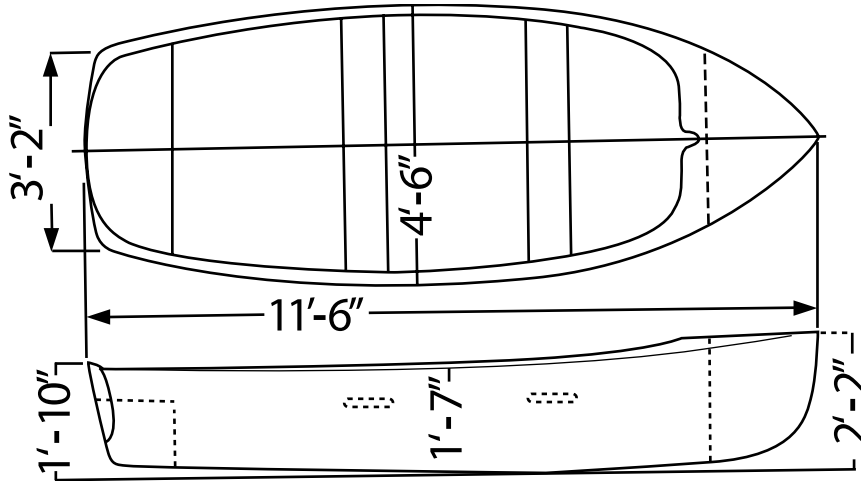

## Specifications

Length Overall	11' 6"
Beam	4' 6"
Depth	1' 7"
Weight	207 lbs.
Sail Area	66 sq ft

Cape Cod Shipbuilding Co.  
P.O. Box 152  
7 Narrows Rd.  
Wareham, MA 02571-0152

Ph. 508-295-3550  
Fax 508-295-3551  
[www.capecodshipbuilding.com](http://www.capecodshipbuilding.com)  
[info@capecodshipbuilding.com](mailto:info@capecodshipbuilding.com)